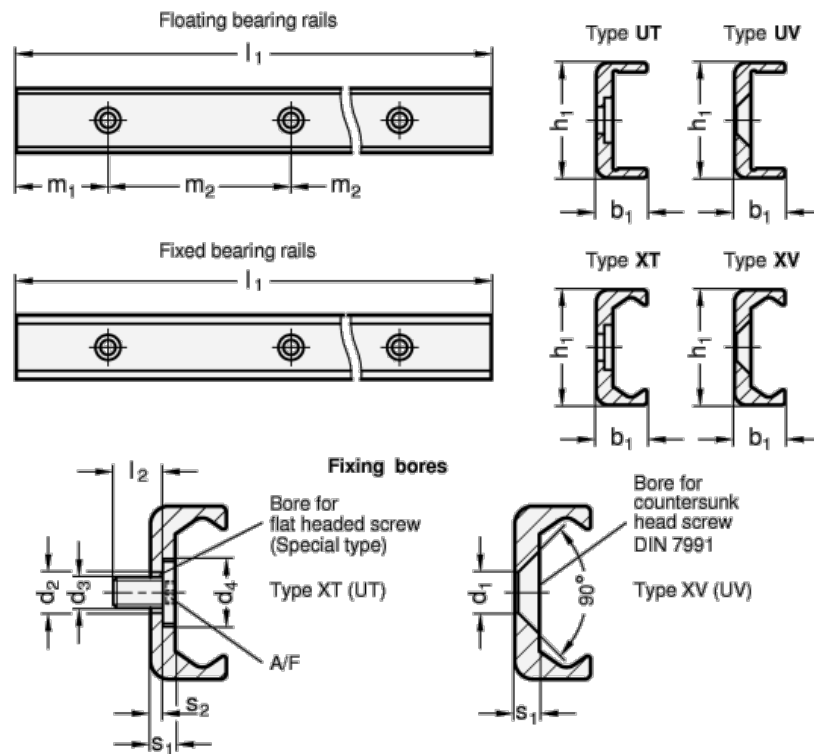

Article number: 2024223540040UT

Description: E+G Compact Profile GN 2422-35-400-40

Measures

A/F = T30	L2	= 12
b1 = 16.5	m1	= 40
d1 =	m2	= 80
d2 = 8	s1	= 3.5
d3 = M6	s2	= 2.7
d4 = 15	Weight in (g)	= 636
h1 = 35		
L1 = 400		